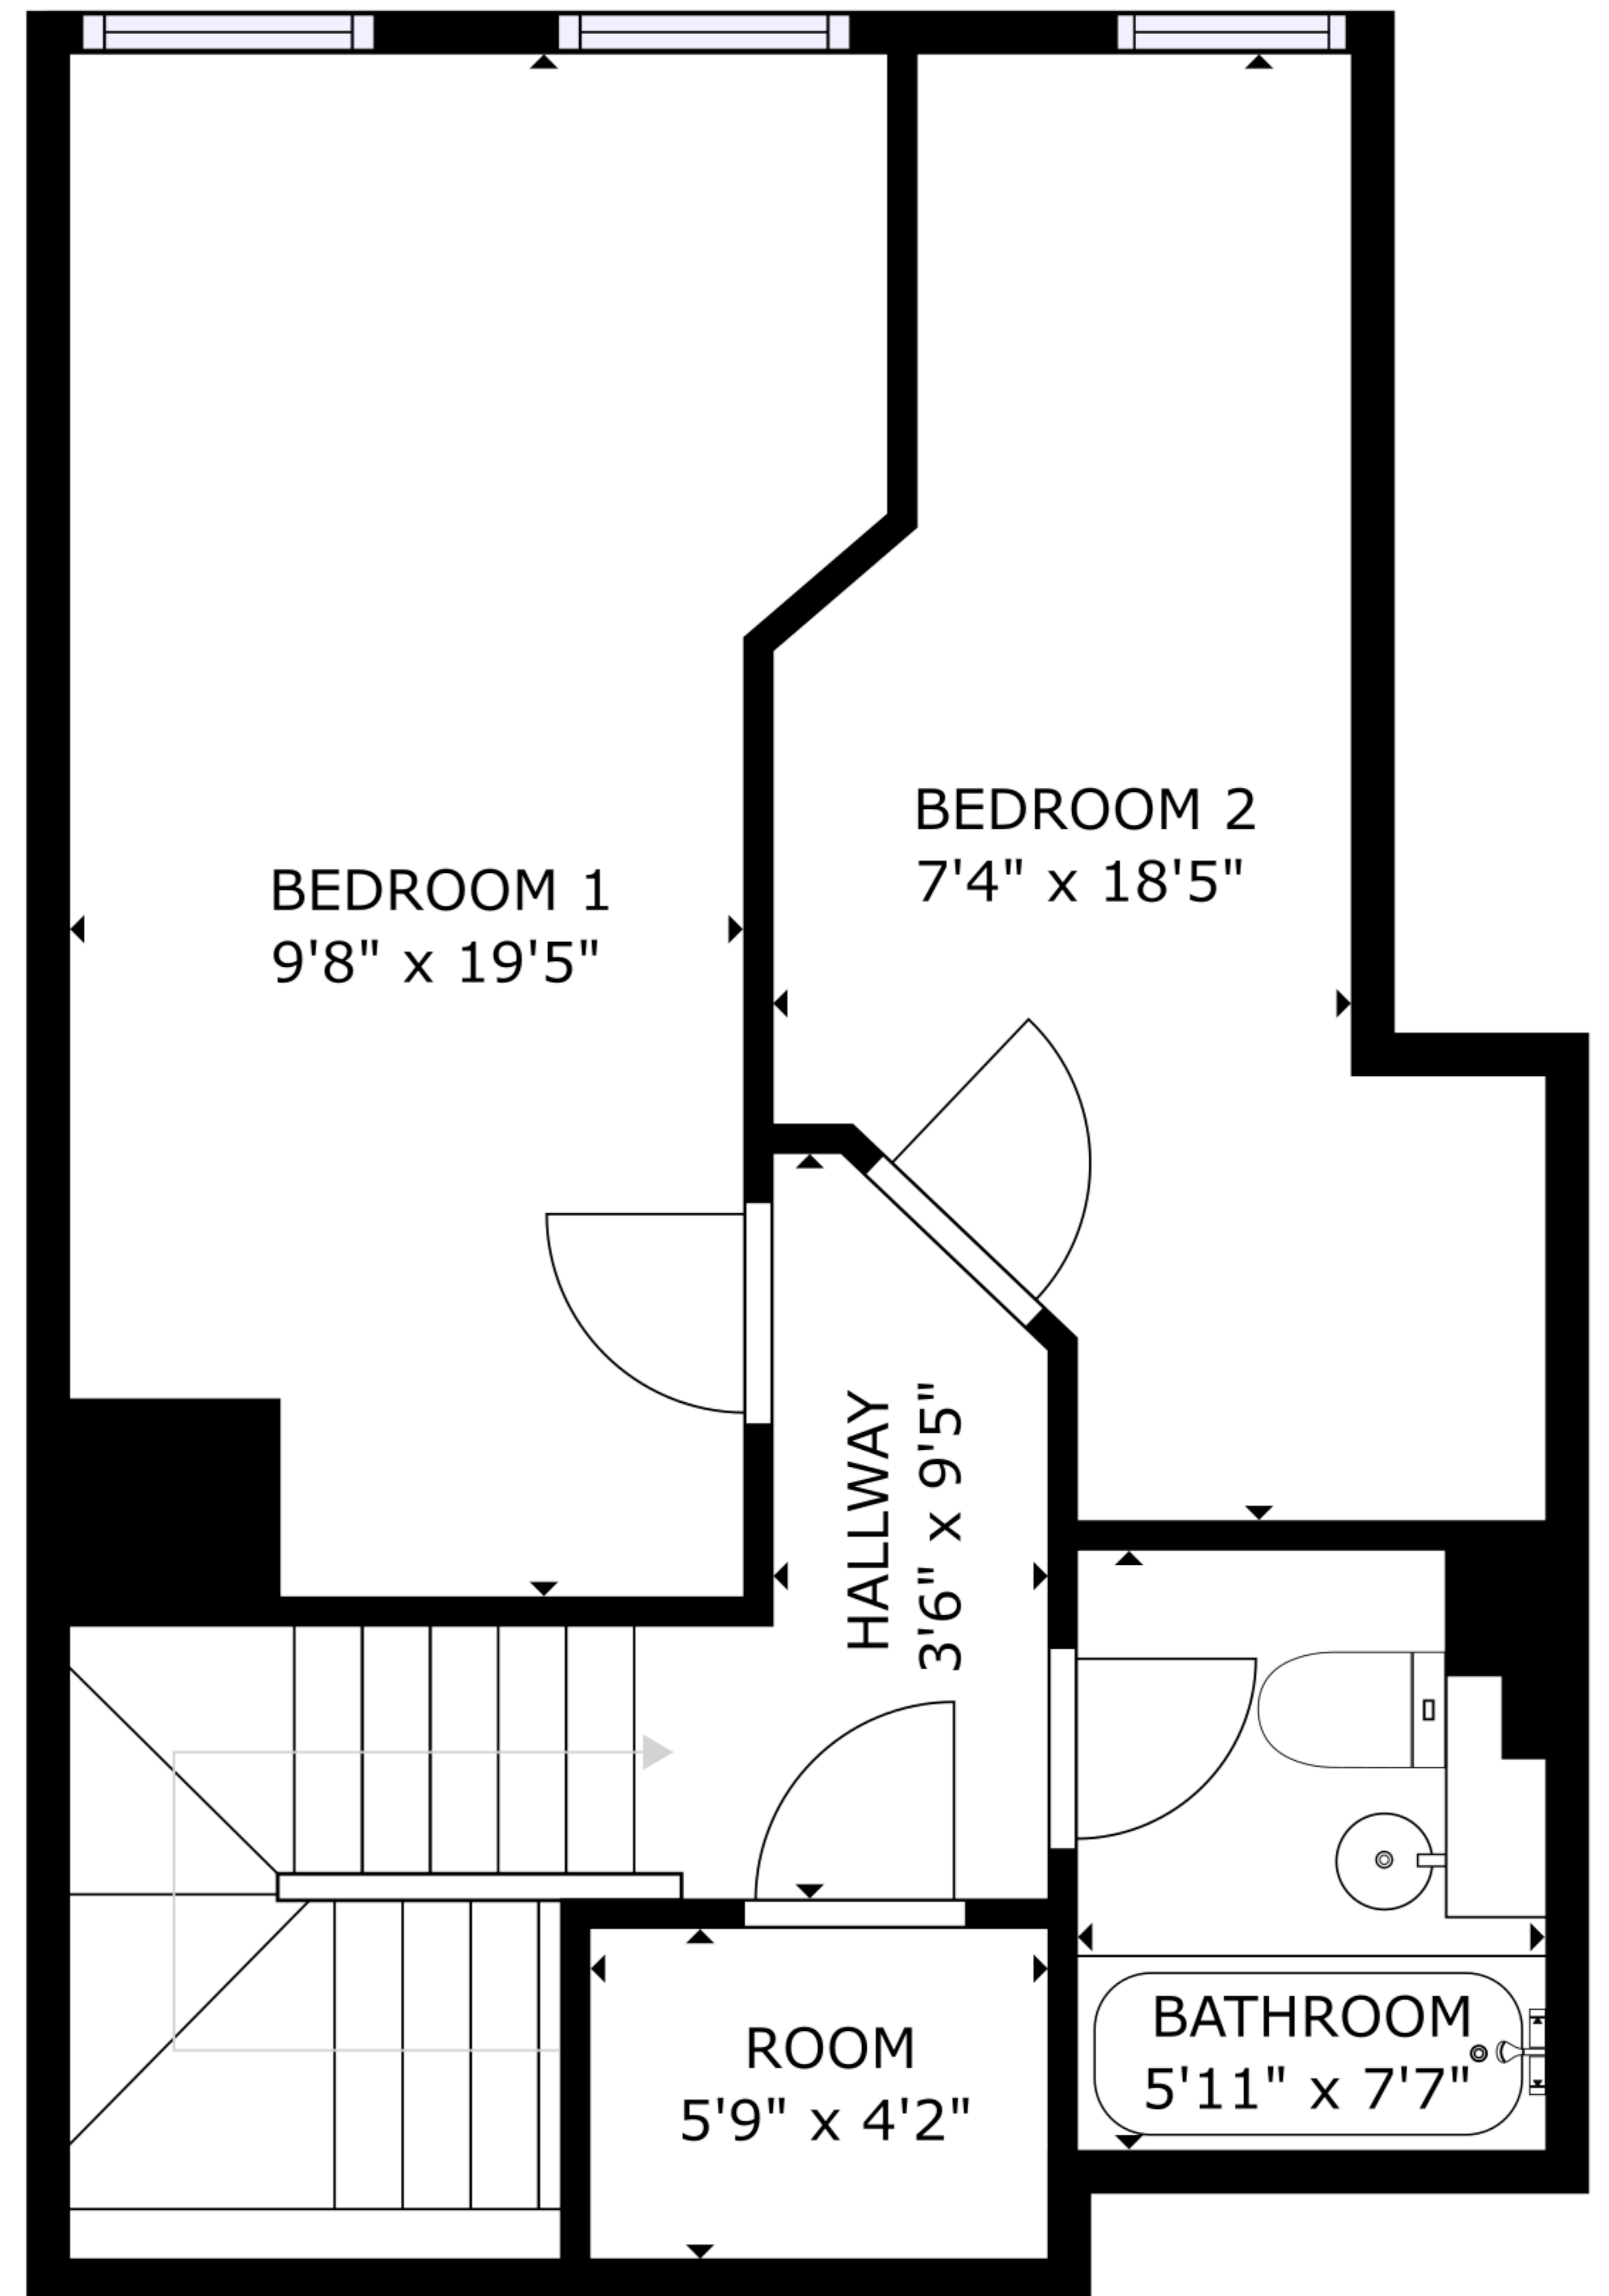

FLOOR 1

FLOOR 2

GROSS INTERNAL AREA  
 FLOOR 1: 493 sq ft, FLOOR 2: 473 sq ft  
 TOTAL: 966 sq ft  
 SIZES AND DIMENSIONS ARE APPROXIMATE, ACTUAL MAY VARY.