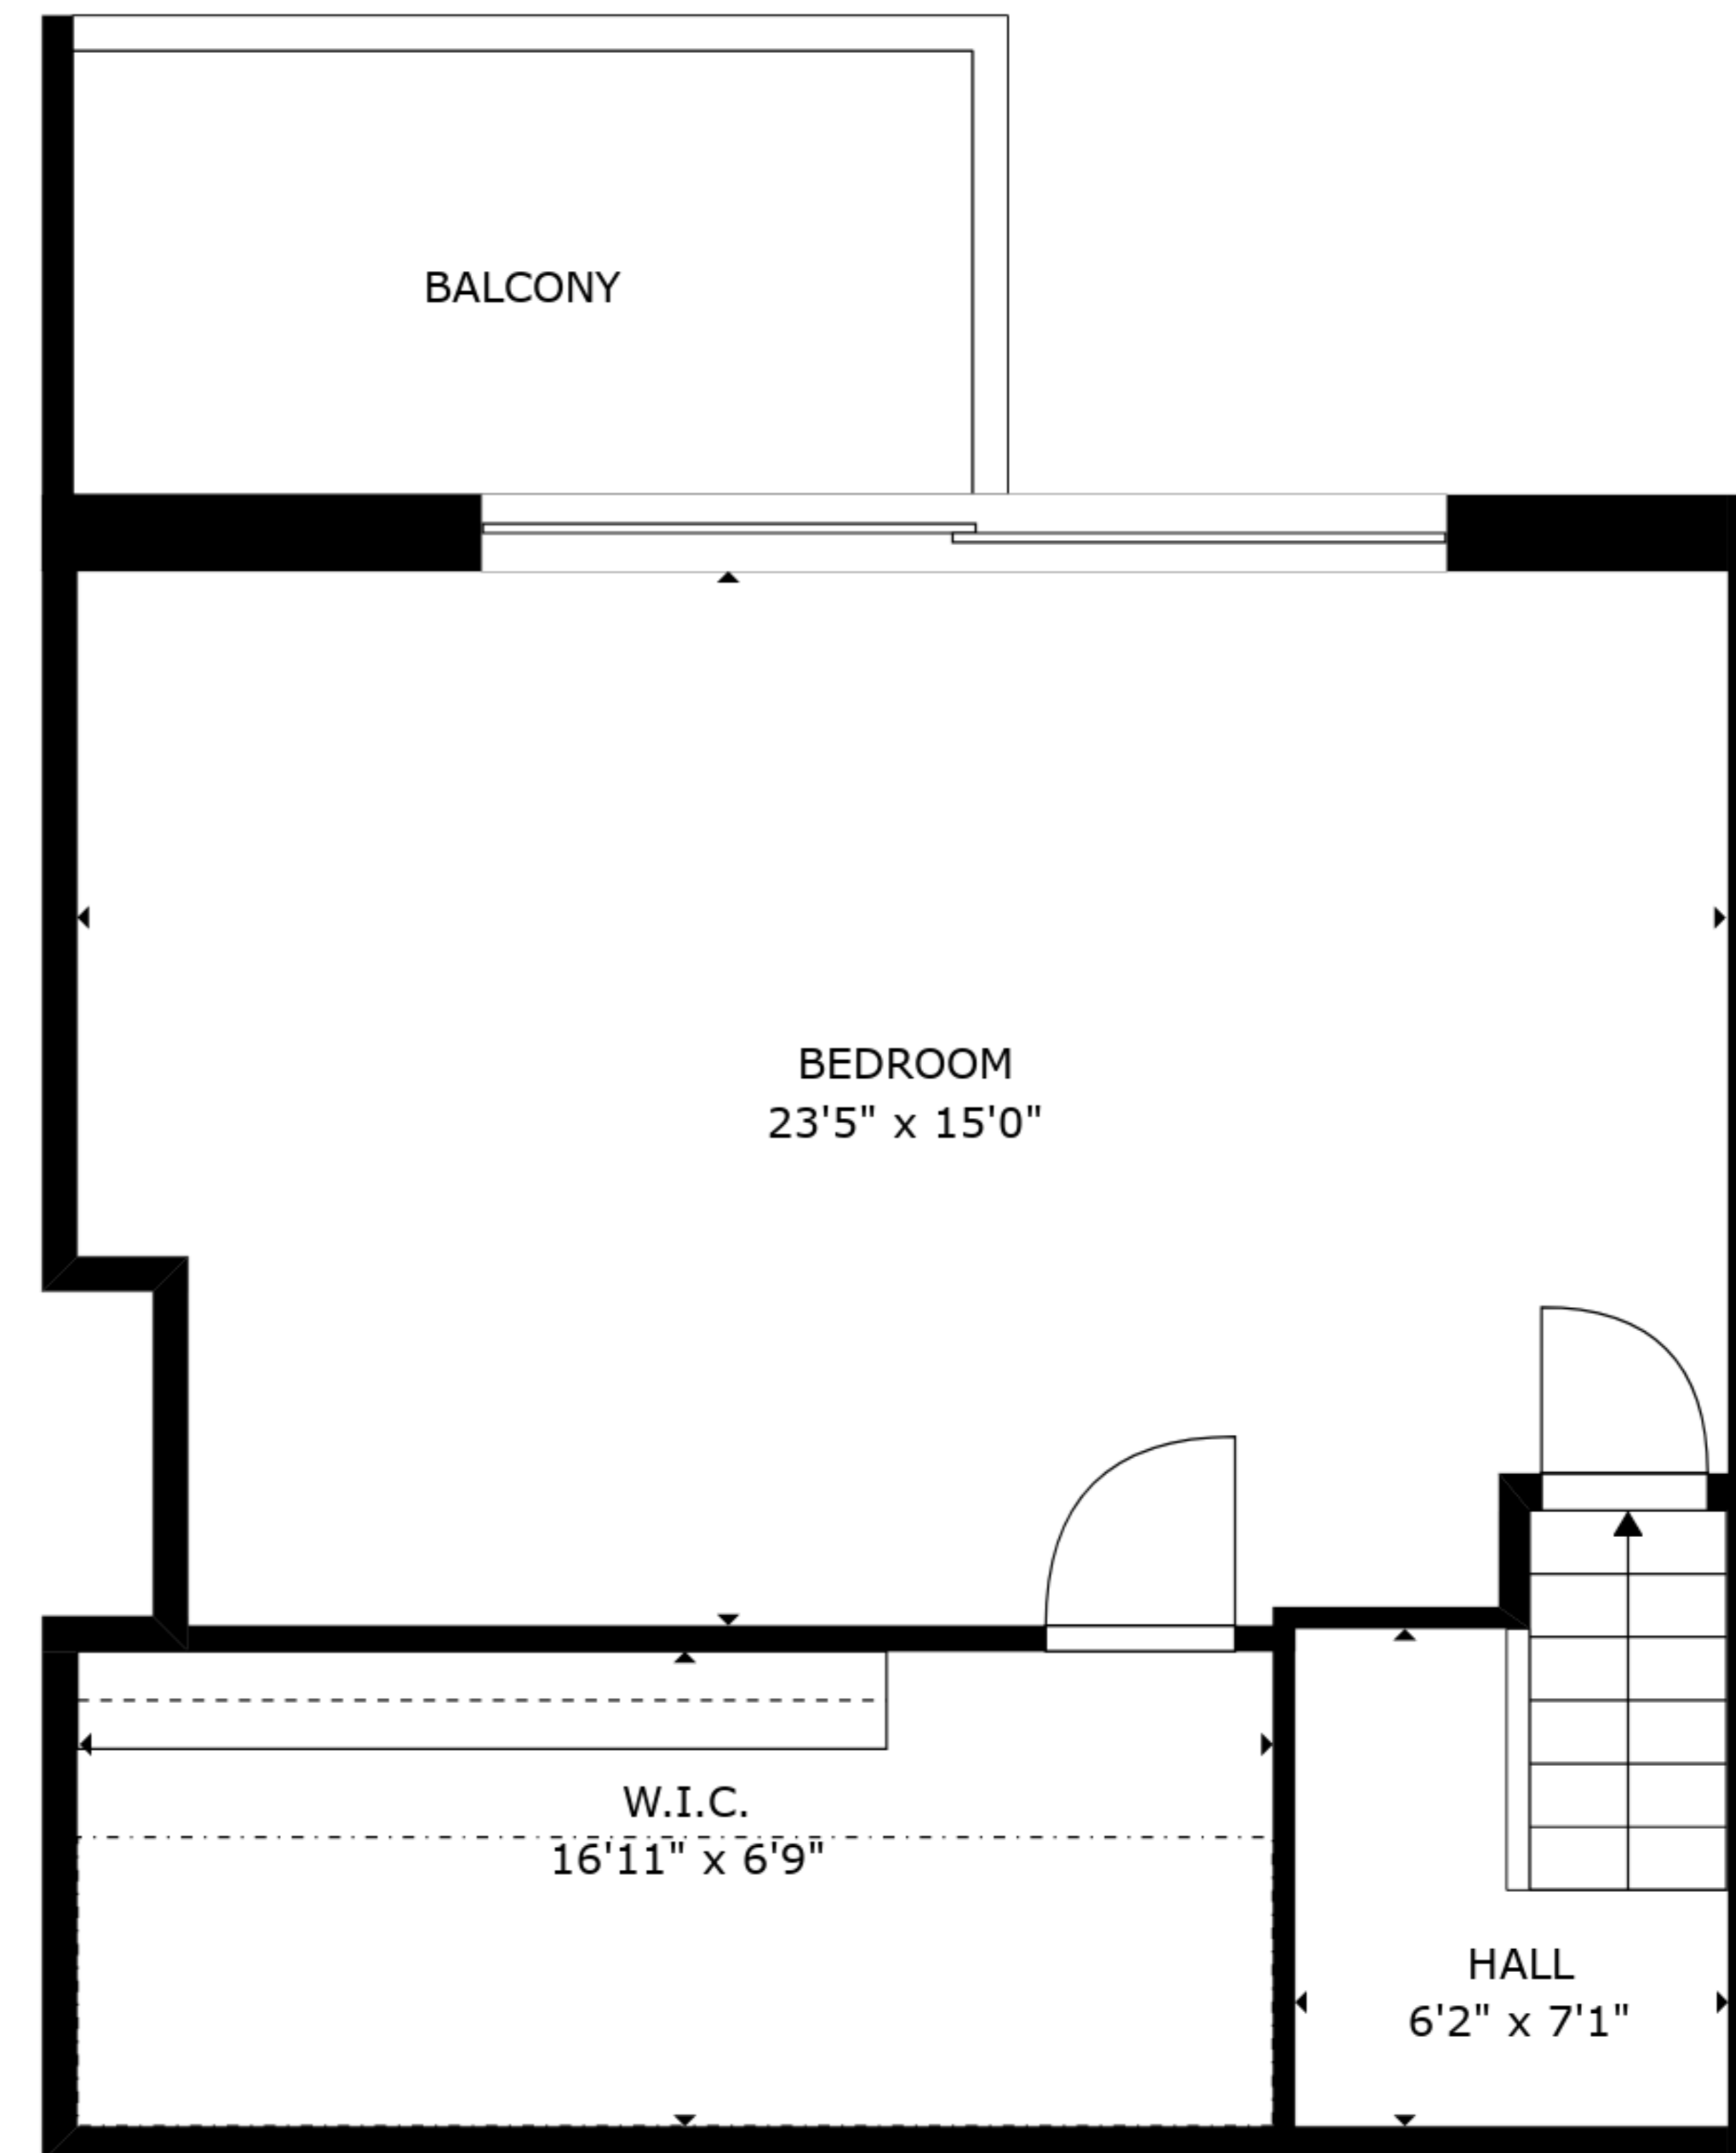

FLOOR 1

FLOOR 2

TOTAL: 1221 sq. ft

FLOOR 1: 781 sq. ft, FLOOR 2: 440 sq. ft

EXCLUDED AREAS: SCREENED BALCONY: 131 sq. ft, CRAWL SPACE: 70 sq. ft, BALCONY: 81 sq. ft

SIZES AND DIMENSIONS ARE APPROXIMATE, ACTUAL MAY VARY.