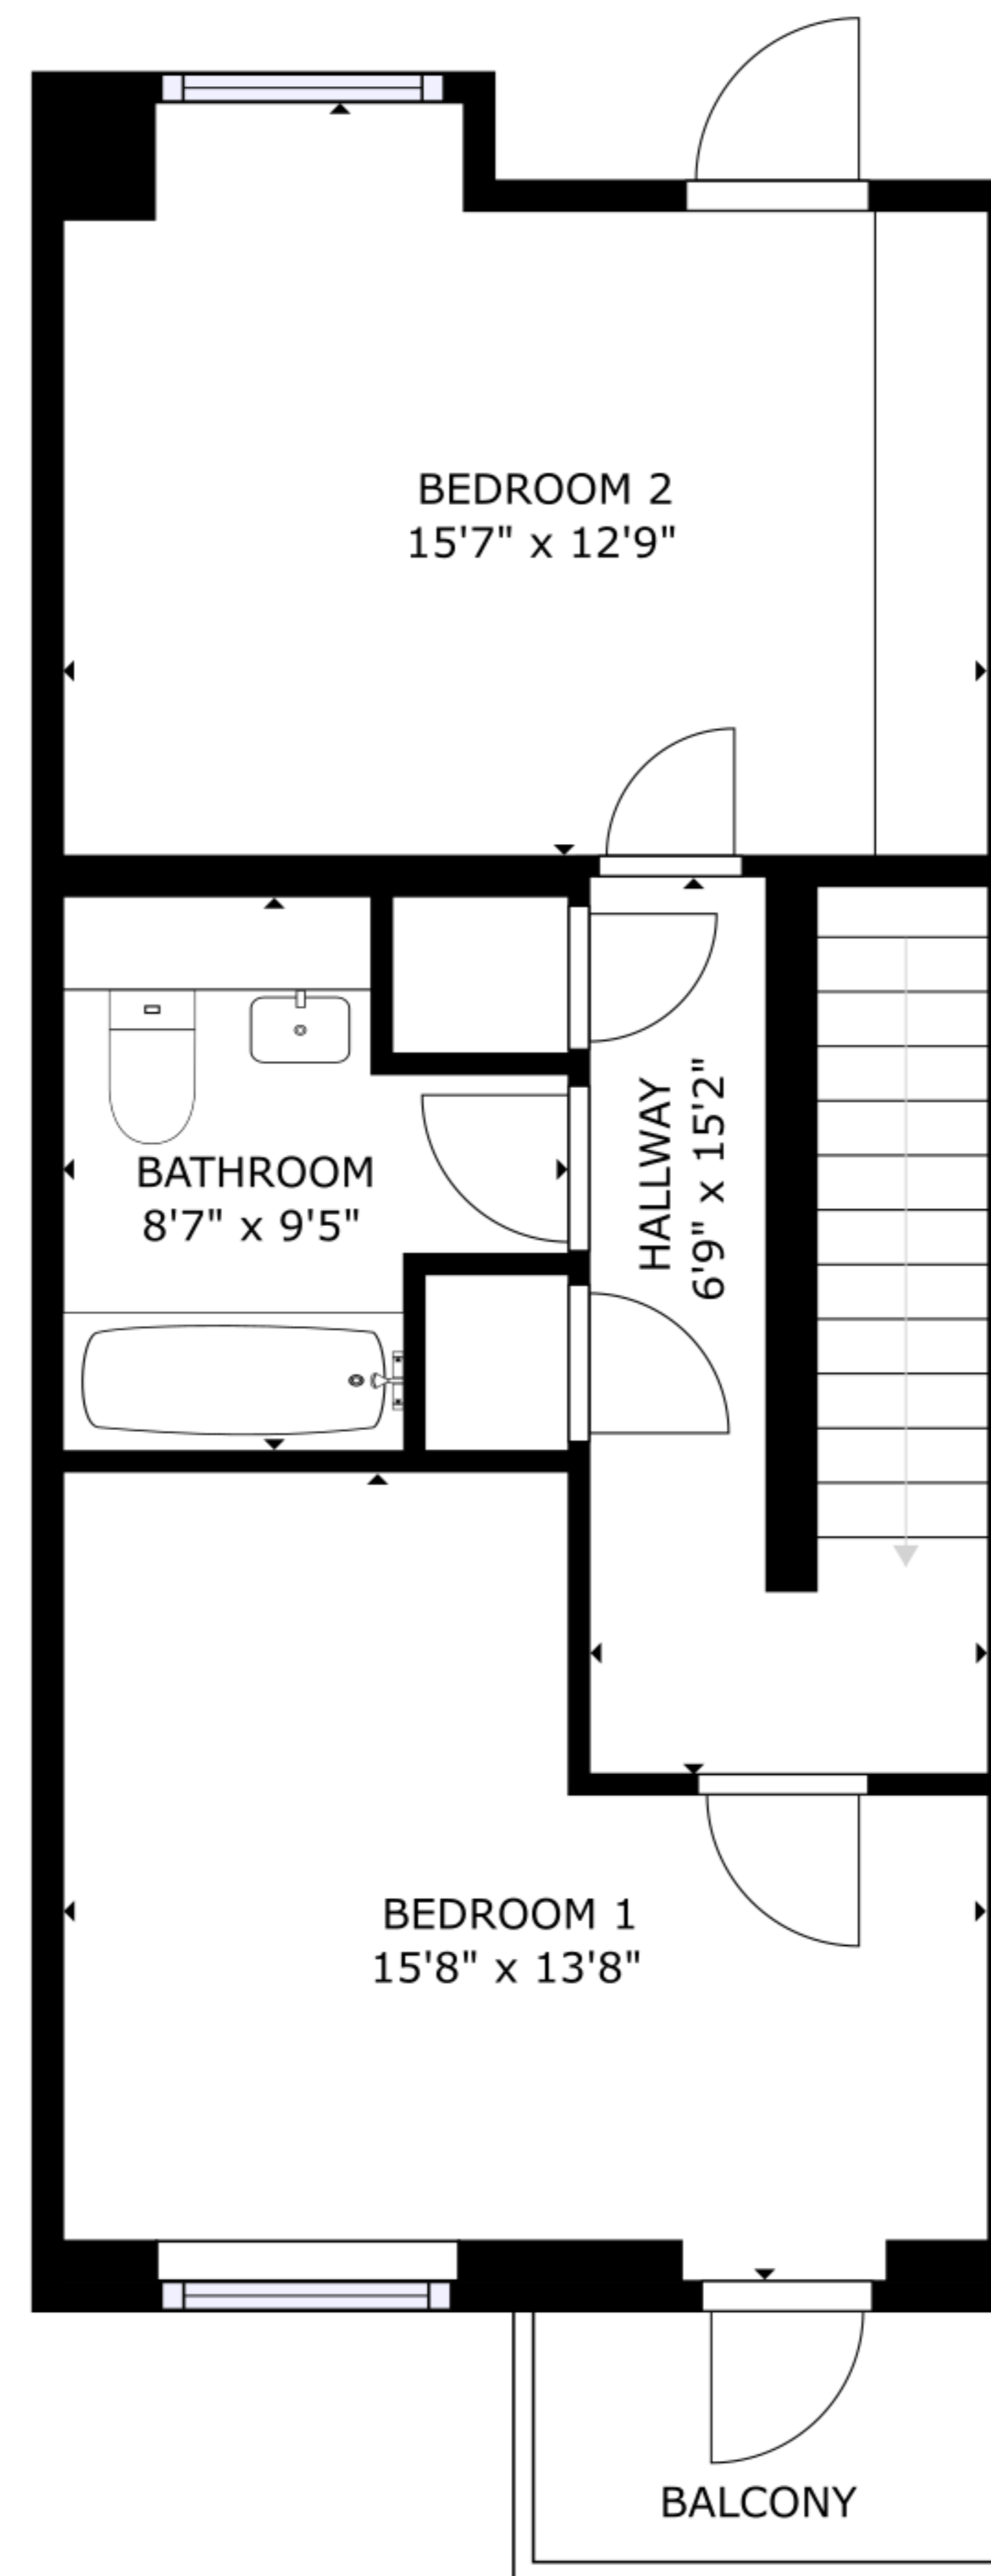

FLOOR 1

FLOOR 2

GROSS INTERNAL AREA  
 FLOOR 1: 555 sq ft, FLOOR 2: 558 sq ft  
 EXCLUDED AREAS; BALCONY: 33 sq ft, DECK: 128 sq ft;  
 TOTAL: 1113 sq ft  
 SIZES AND DIMENSIONS ARE APPROXIMATE, ACTUAL MAY VARY.