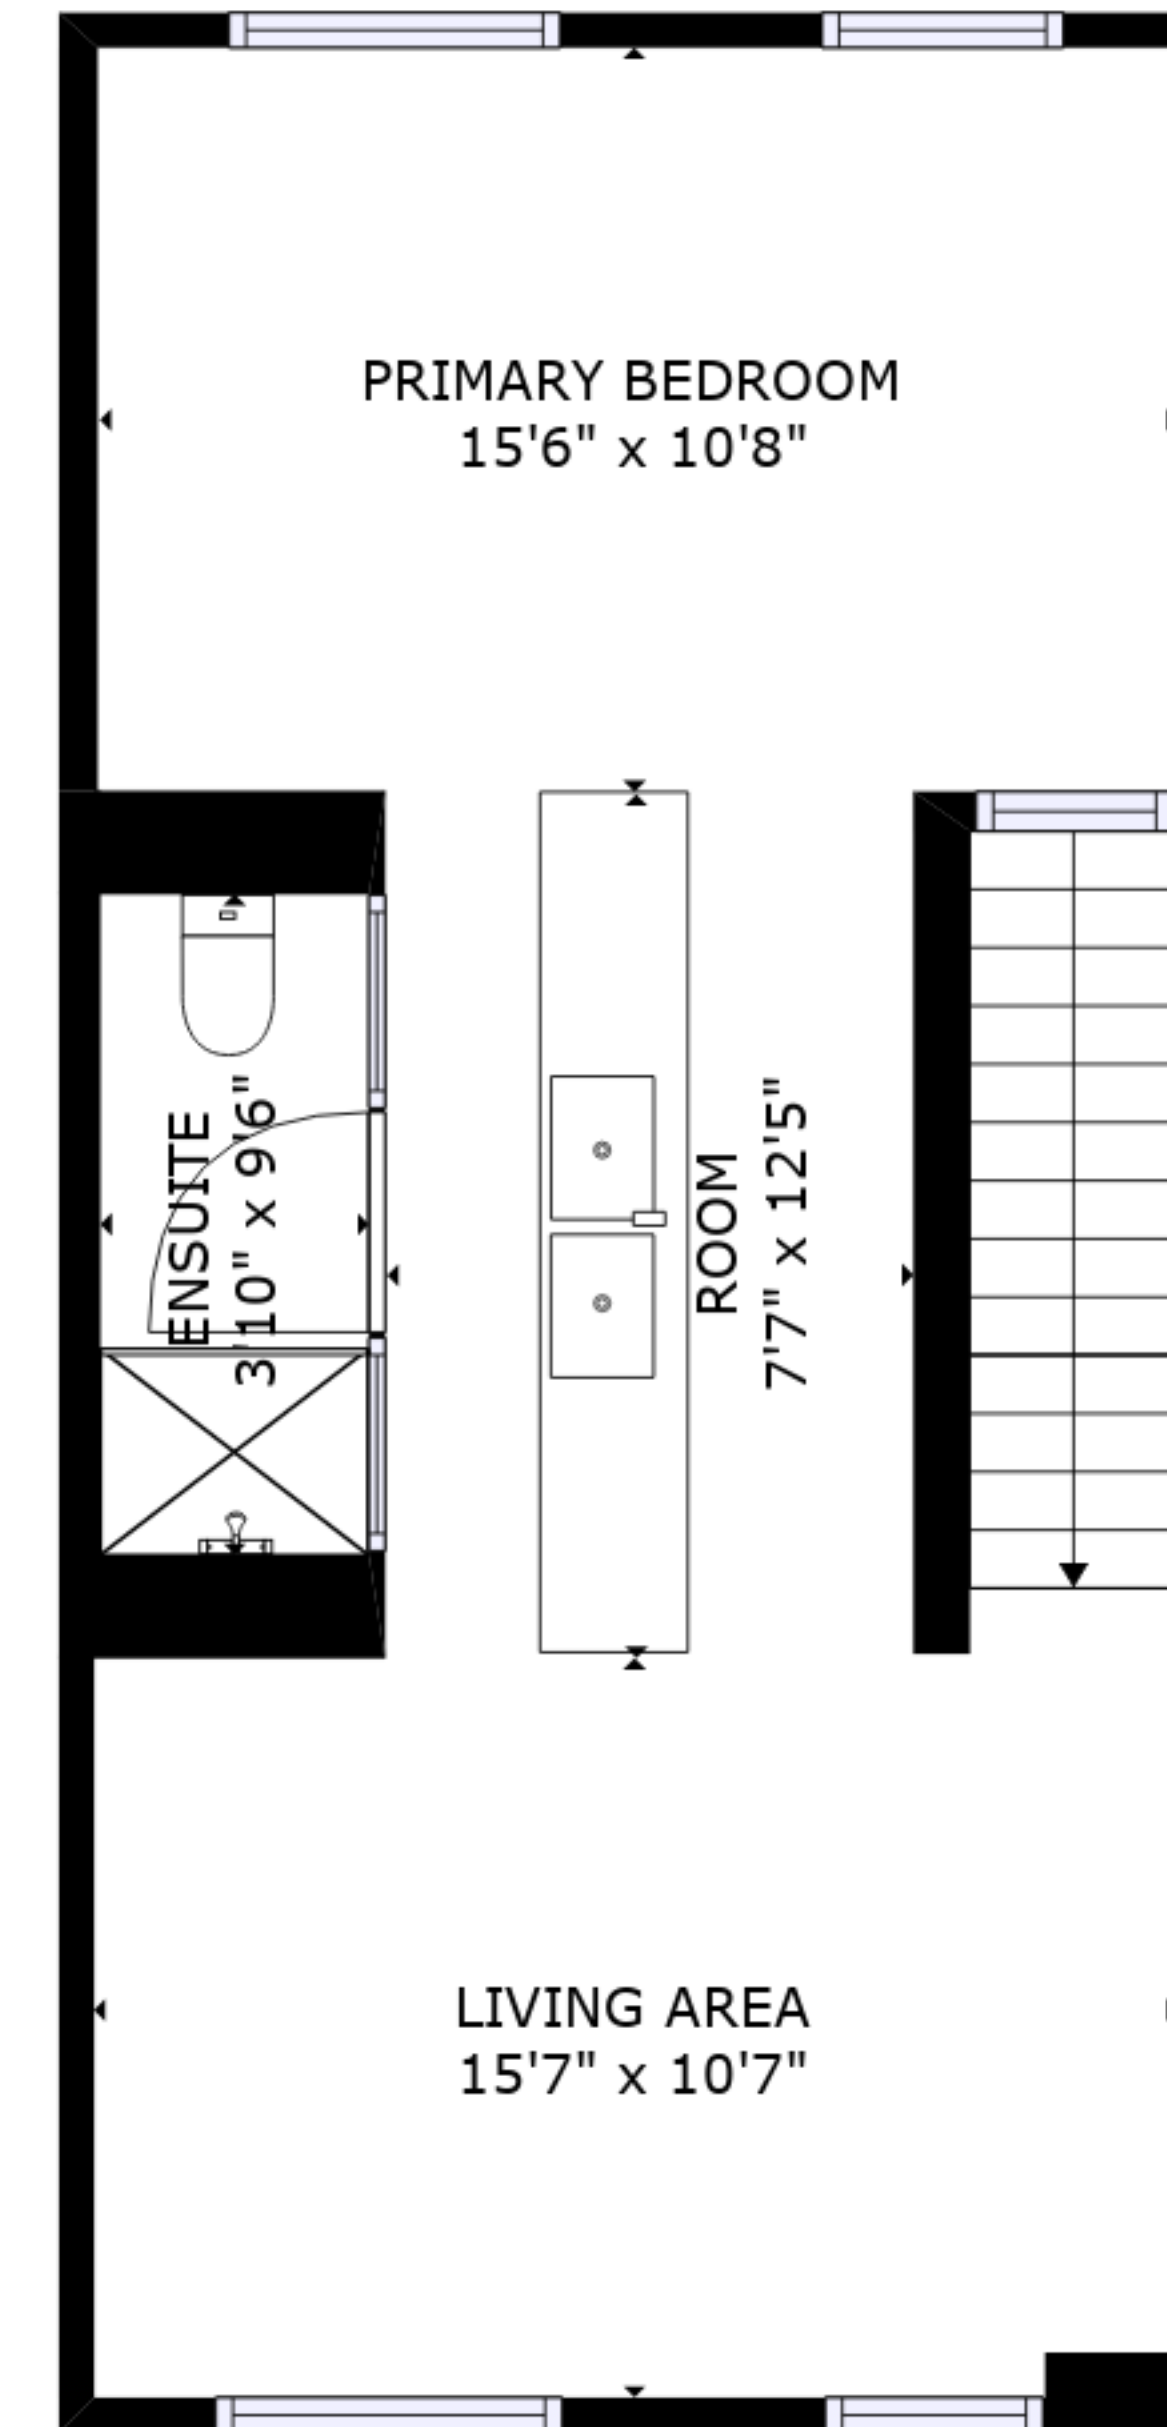

FLOOR 1

FLOOR 2

FLOOR 3

GROSS INTERNAL AREA

FLOOR 1: 532 sq. ft, FLOOR 2: 523 sq. ft

FLOOR 3: 524 sq. ft, EXCLUDED AREAS:

DECK: 148 sq. ft, BALCONY: 23 sq. ft

TOTAL: 1579 sq. ft

SIZES AND DIMENSIONS ARE APPROXIMATE, ACTUAL MAY VARY.