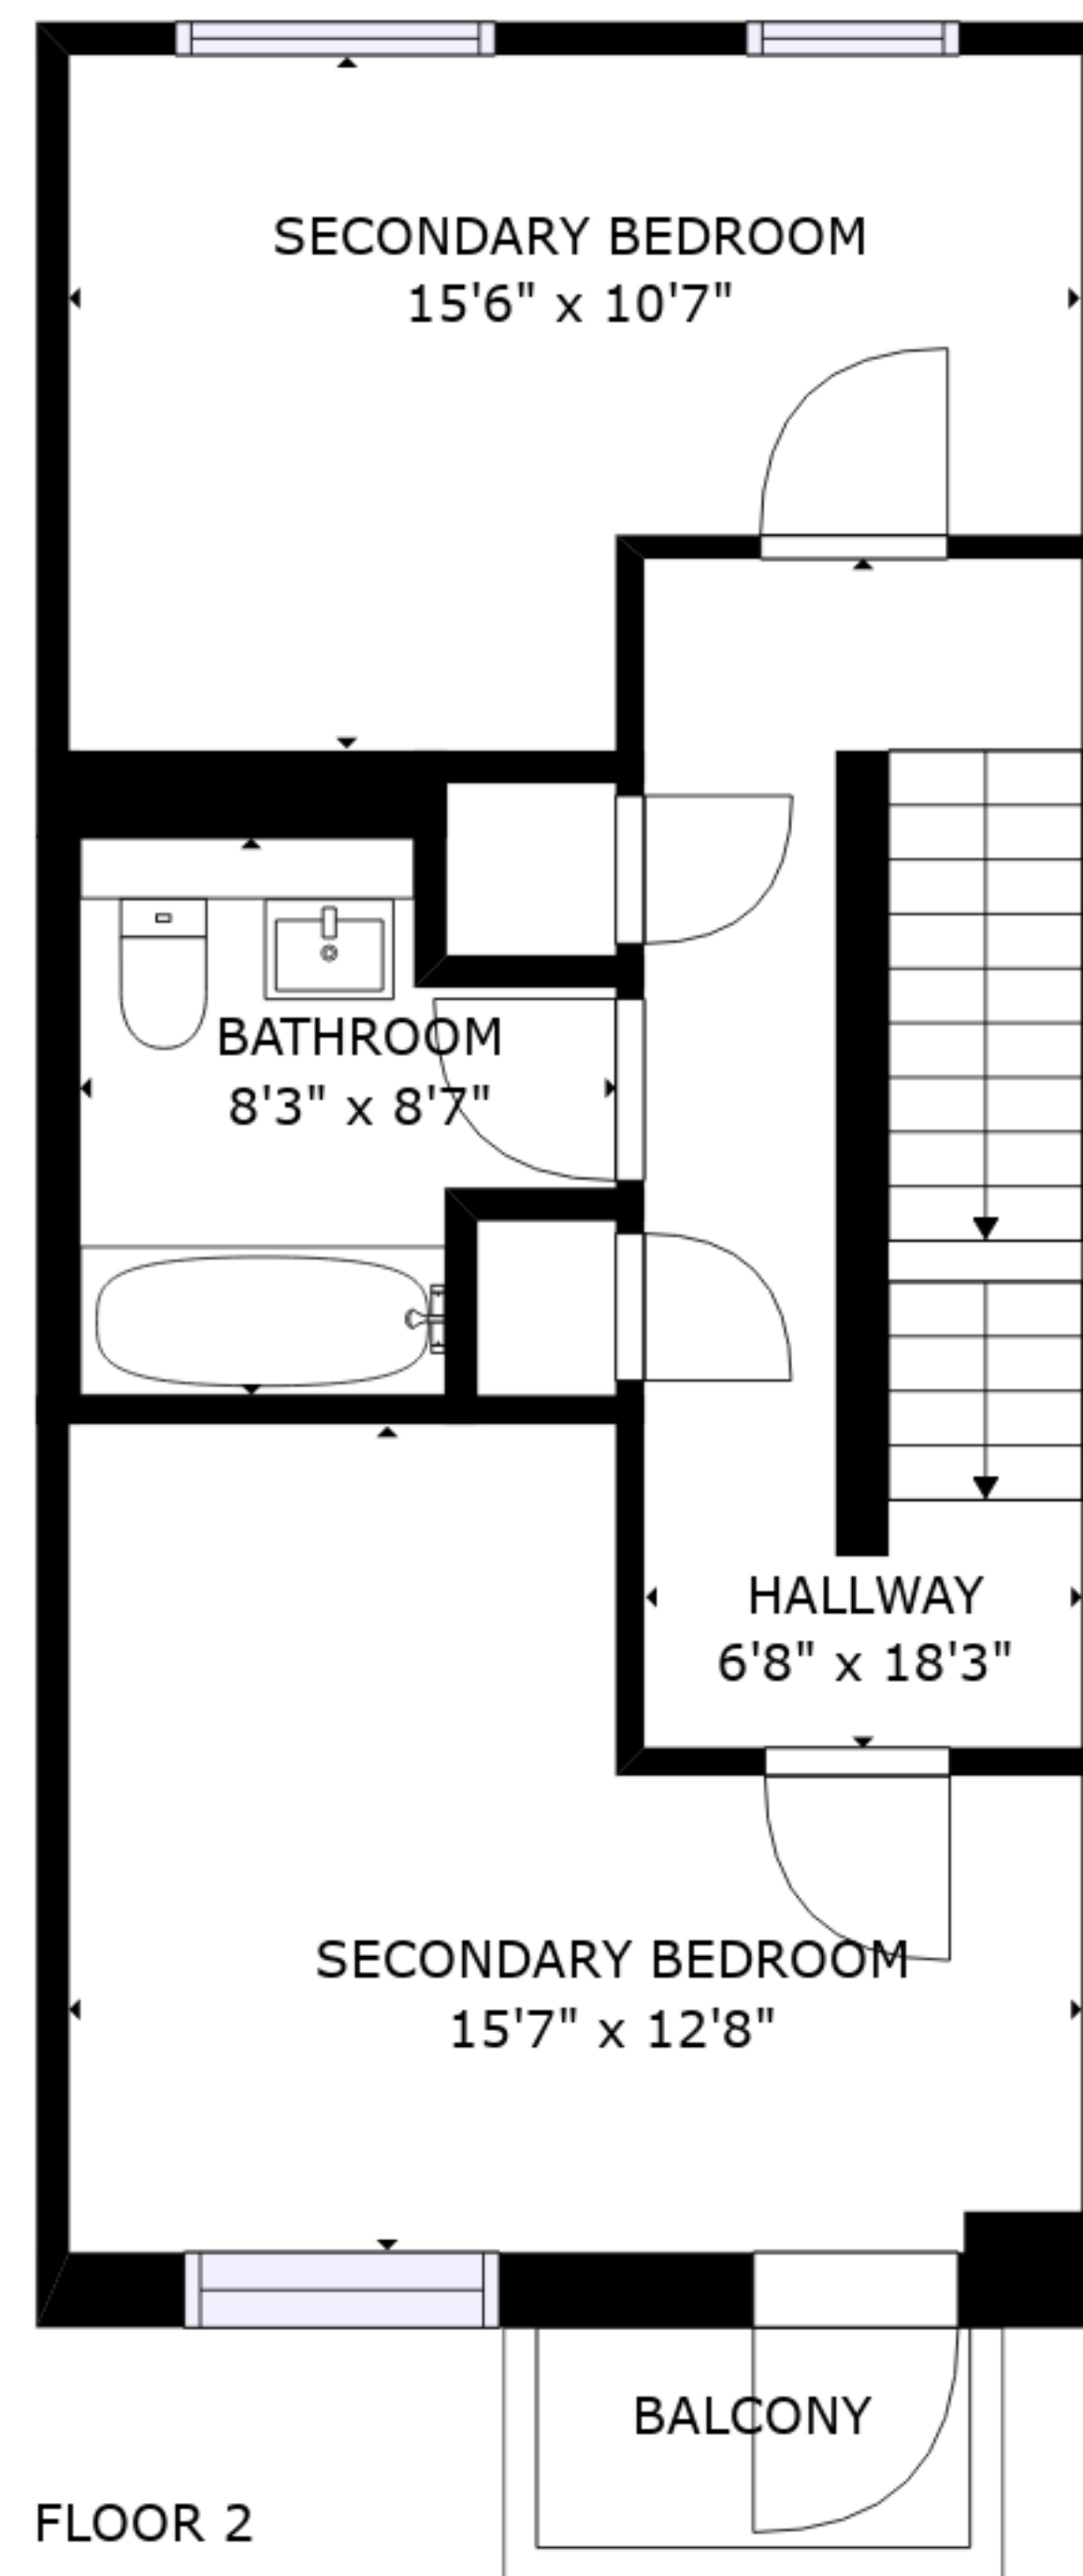

FLOOR 1

FLOOR 2

FLOOR 3

GROSS INTERNAL AREA

FLOOR 1: 532 sq. ft, FLOOR 2: 523 sq. ft

FLOOR 3: 524 sq. ft, EXCLUDED AREAS:

DECK: 148 sq. ft, BALCONY: 23 sq. ft

TOTAL: 1579 sq. ft

SIZES AND DIMENSIONS ARE APPROXIMATE, ACTUAL MAY VARY.